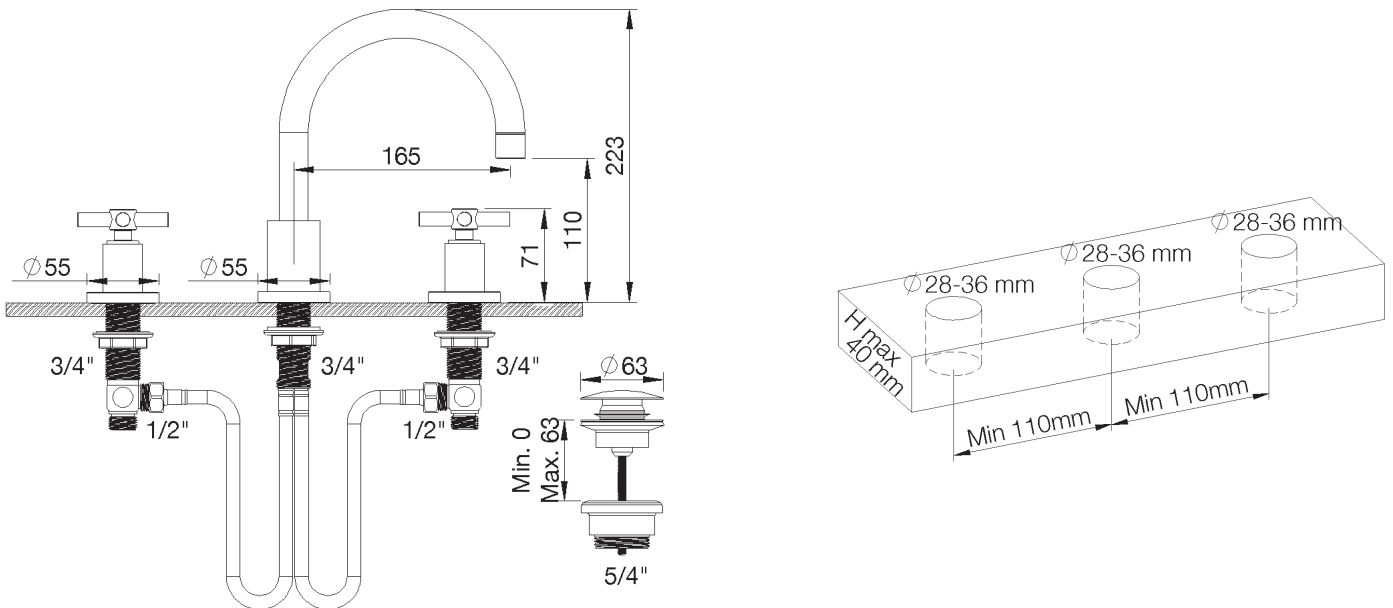

PRODUCT TECHNICAL SHEET

Collection :	SULLY	Ref. :	4032.--.49
--------------	--------------	--------	-------------------

Batterie de lavabo 3 trous, avec vidage poussoir, bec 165 mm
 3-gats wastafelmengkraan, met push-up lediging, uitloop 165 mm
 3-hole washbasing mixer, with push-up waste, spout 165 mm

Picture

Product details

Weight :	3,5 kg
Flow at 3 bar :	Restricted 5 l/min
Internal mechanism :	Ceramic valve 1/4 turn

Technical drawing

RB.V0